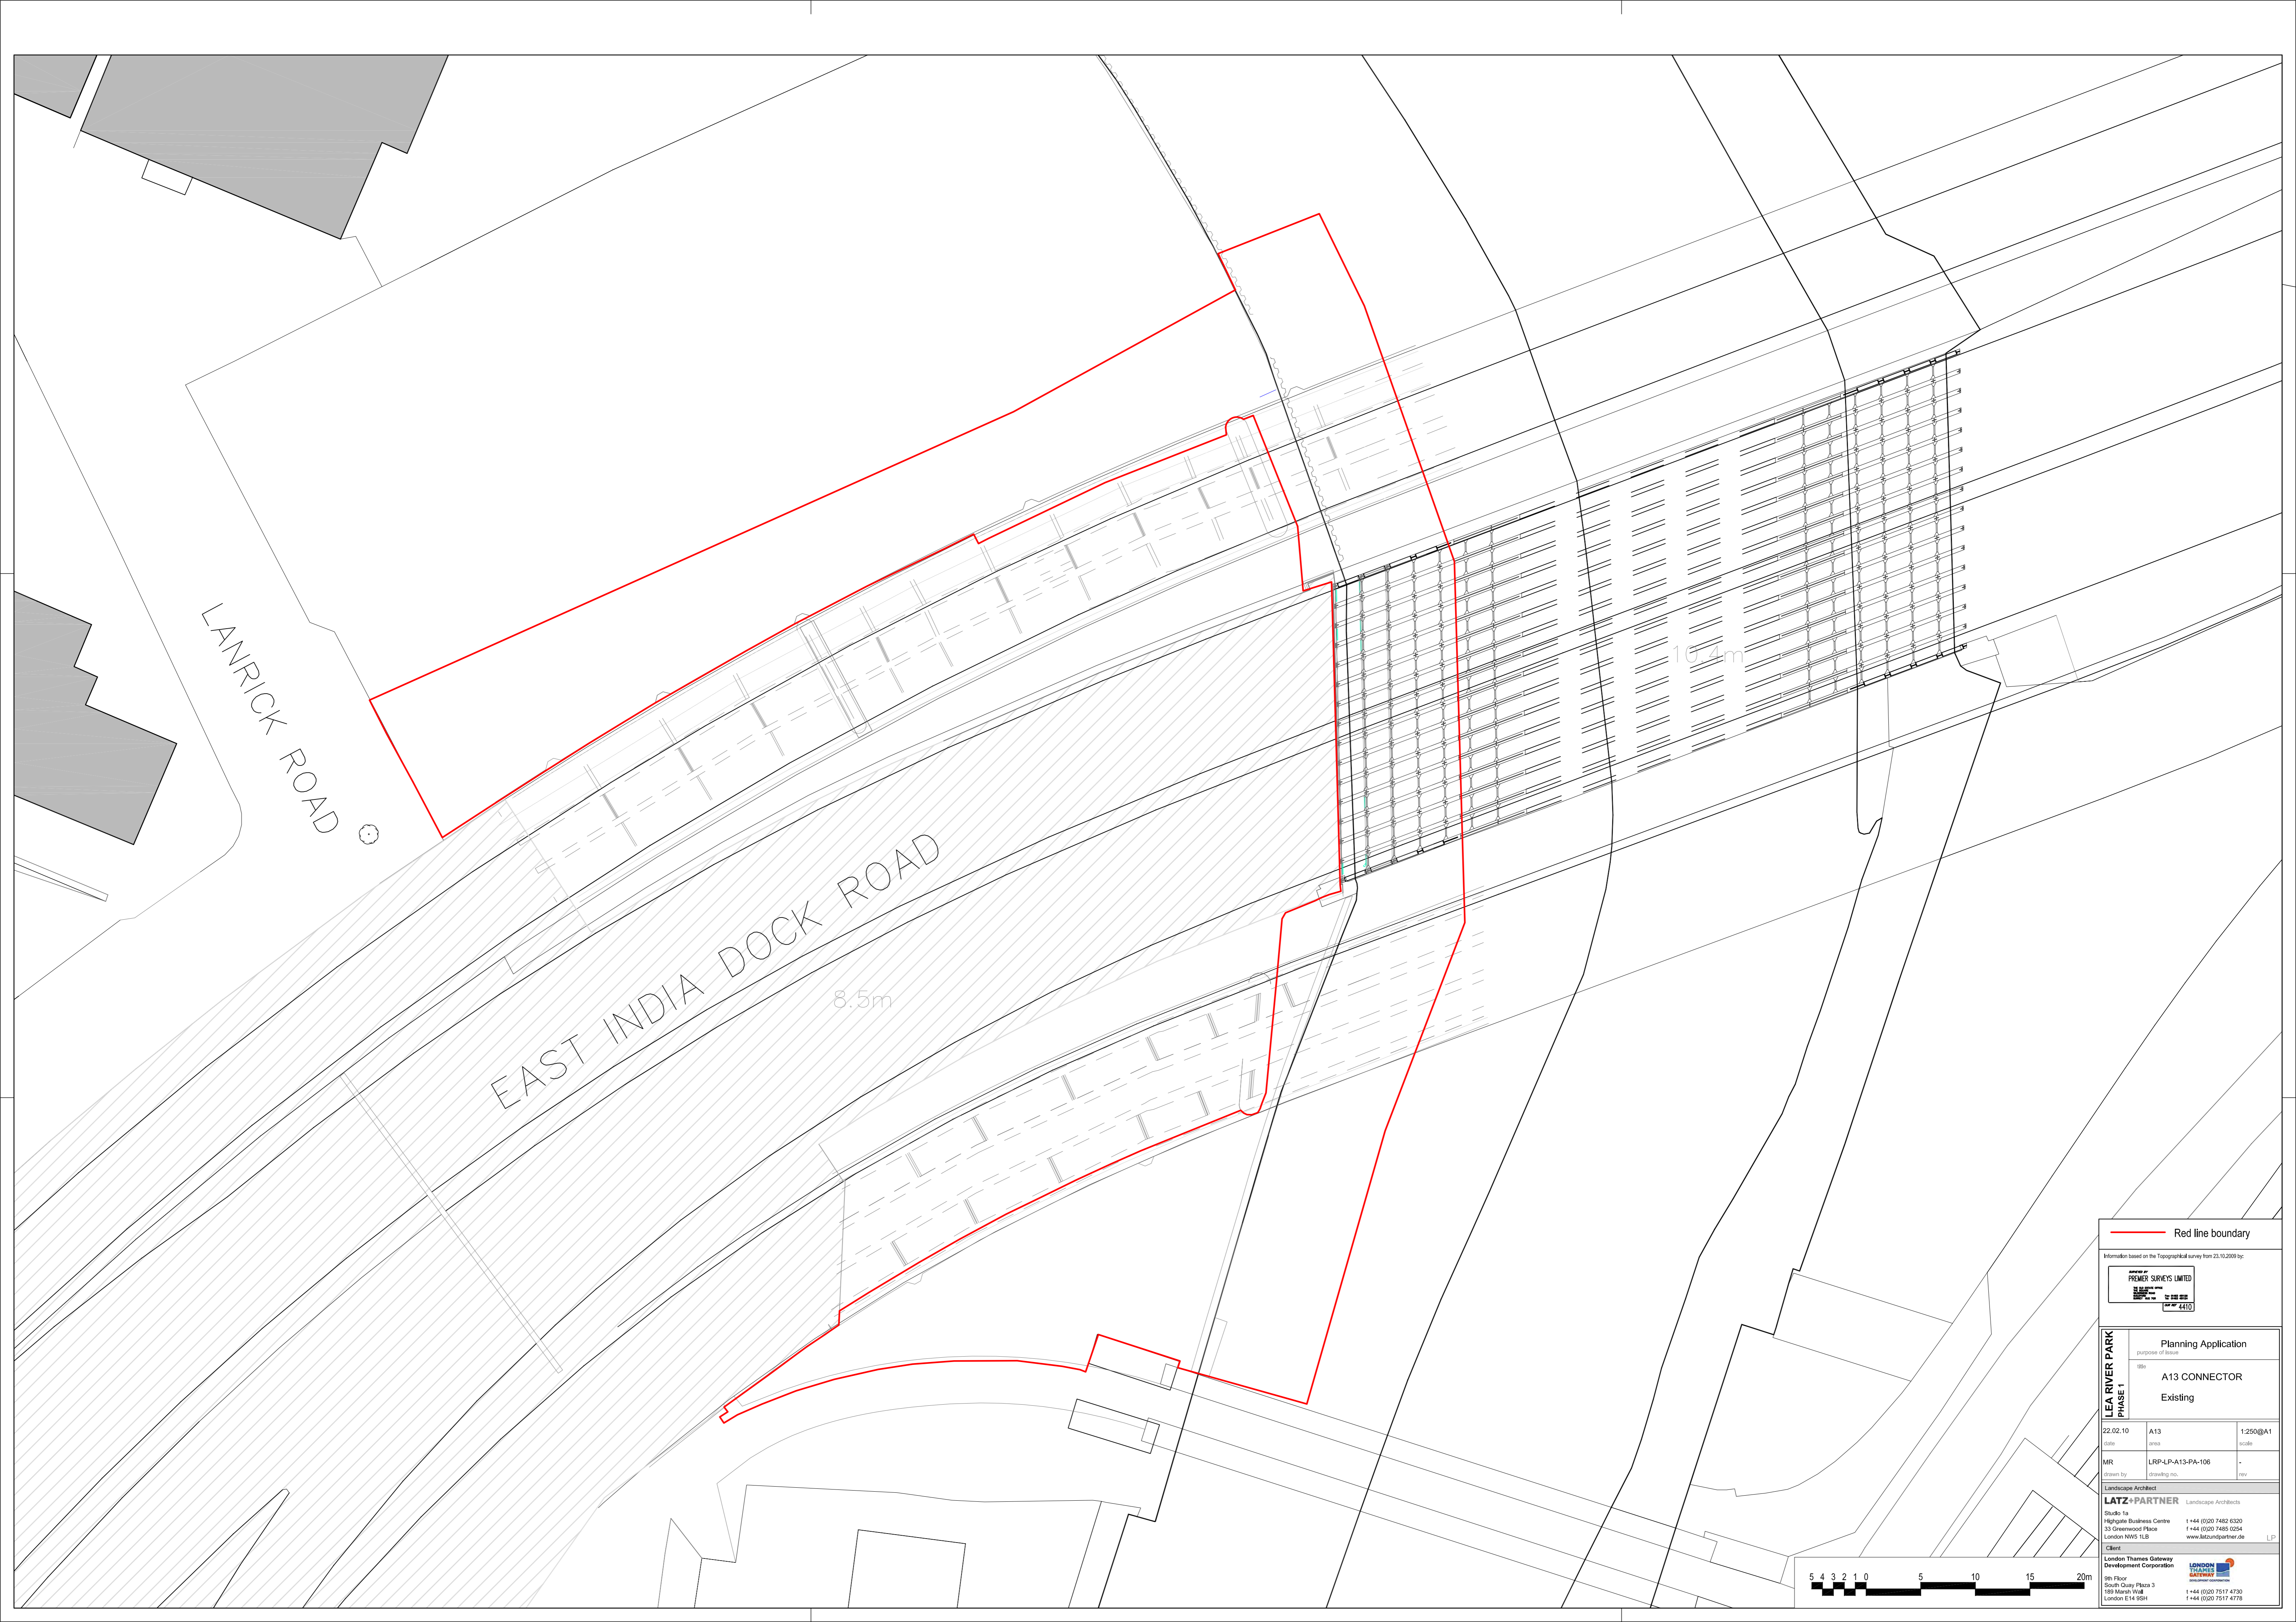

LANRICK ROAD

EAST INDIA DOCK ROAD

8.5m

16.4m

Red line boundary