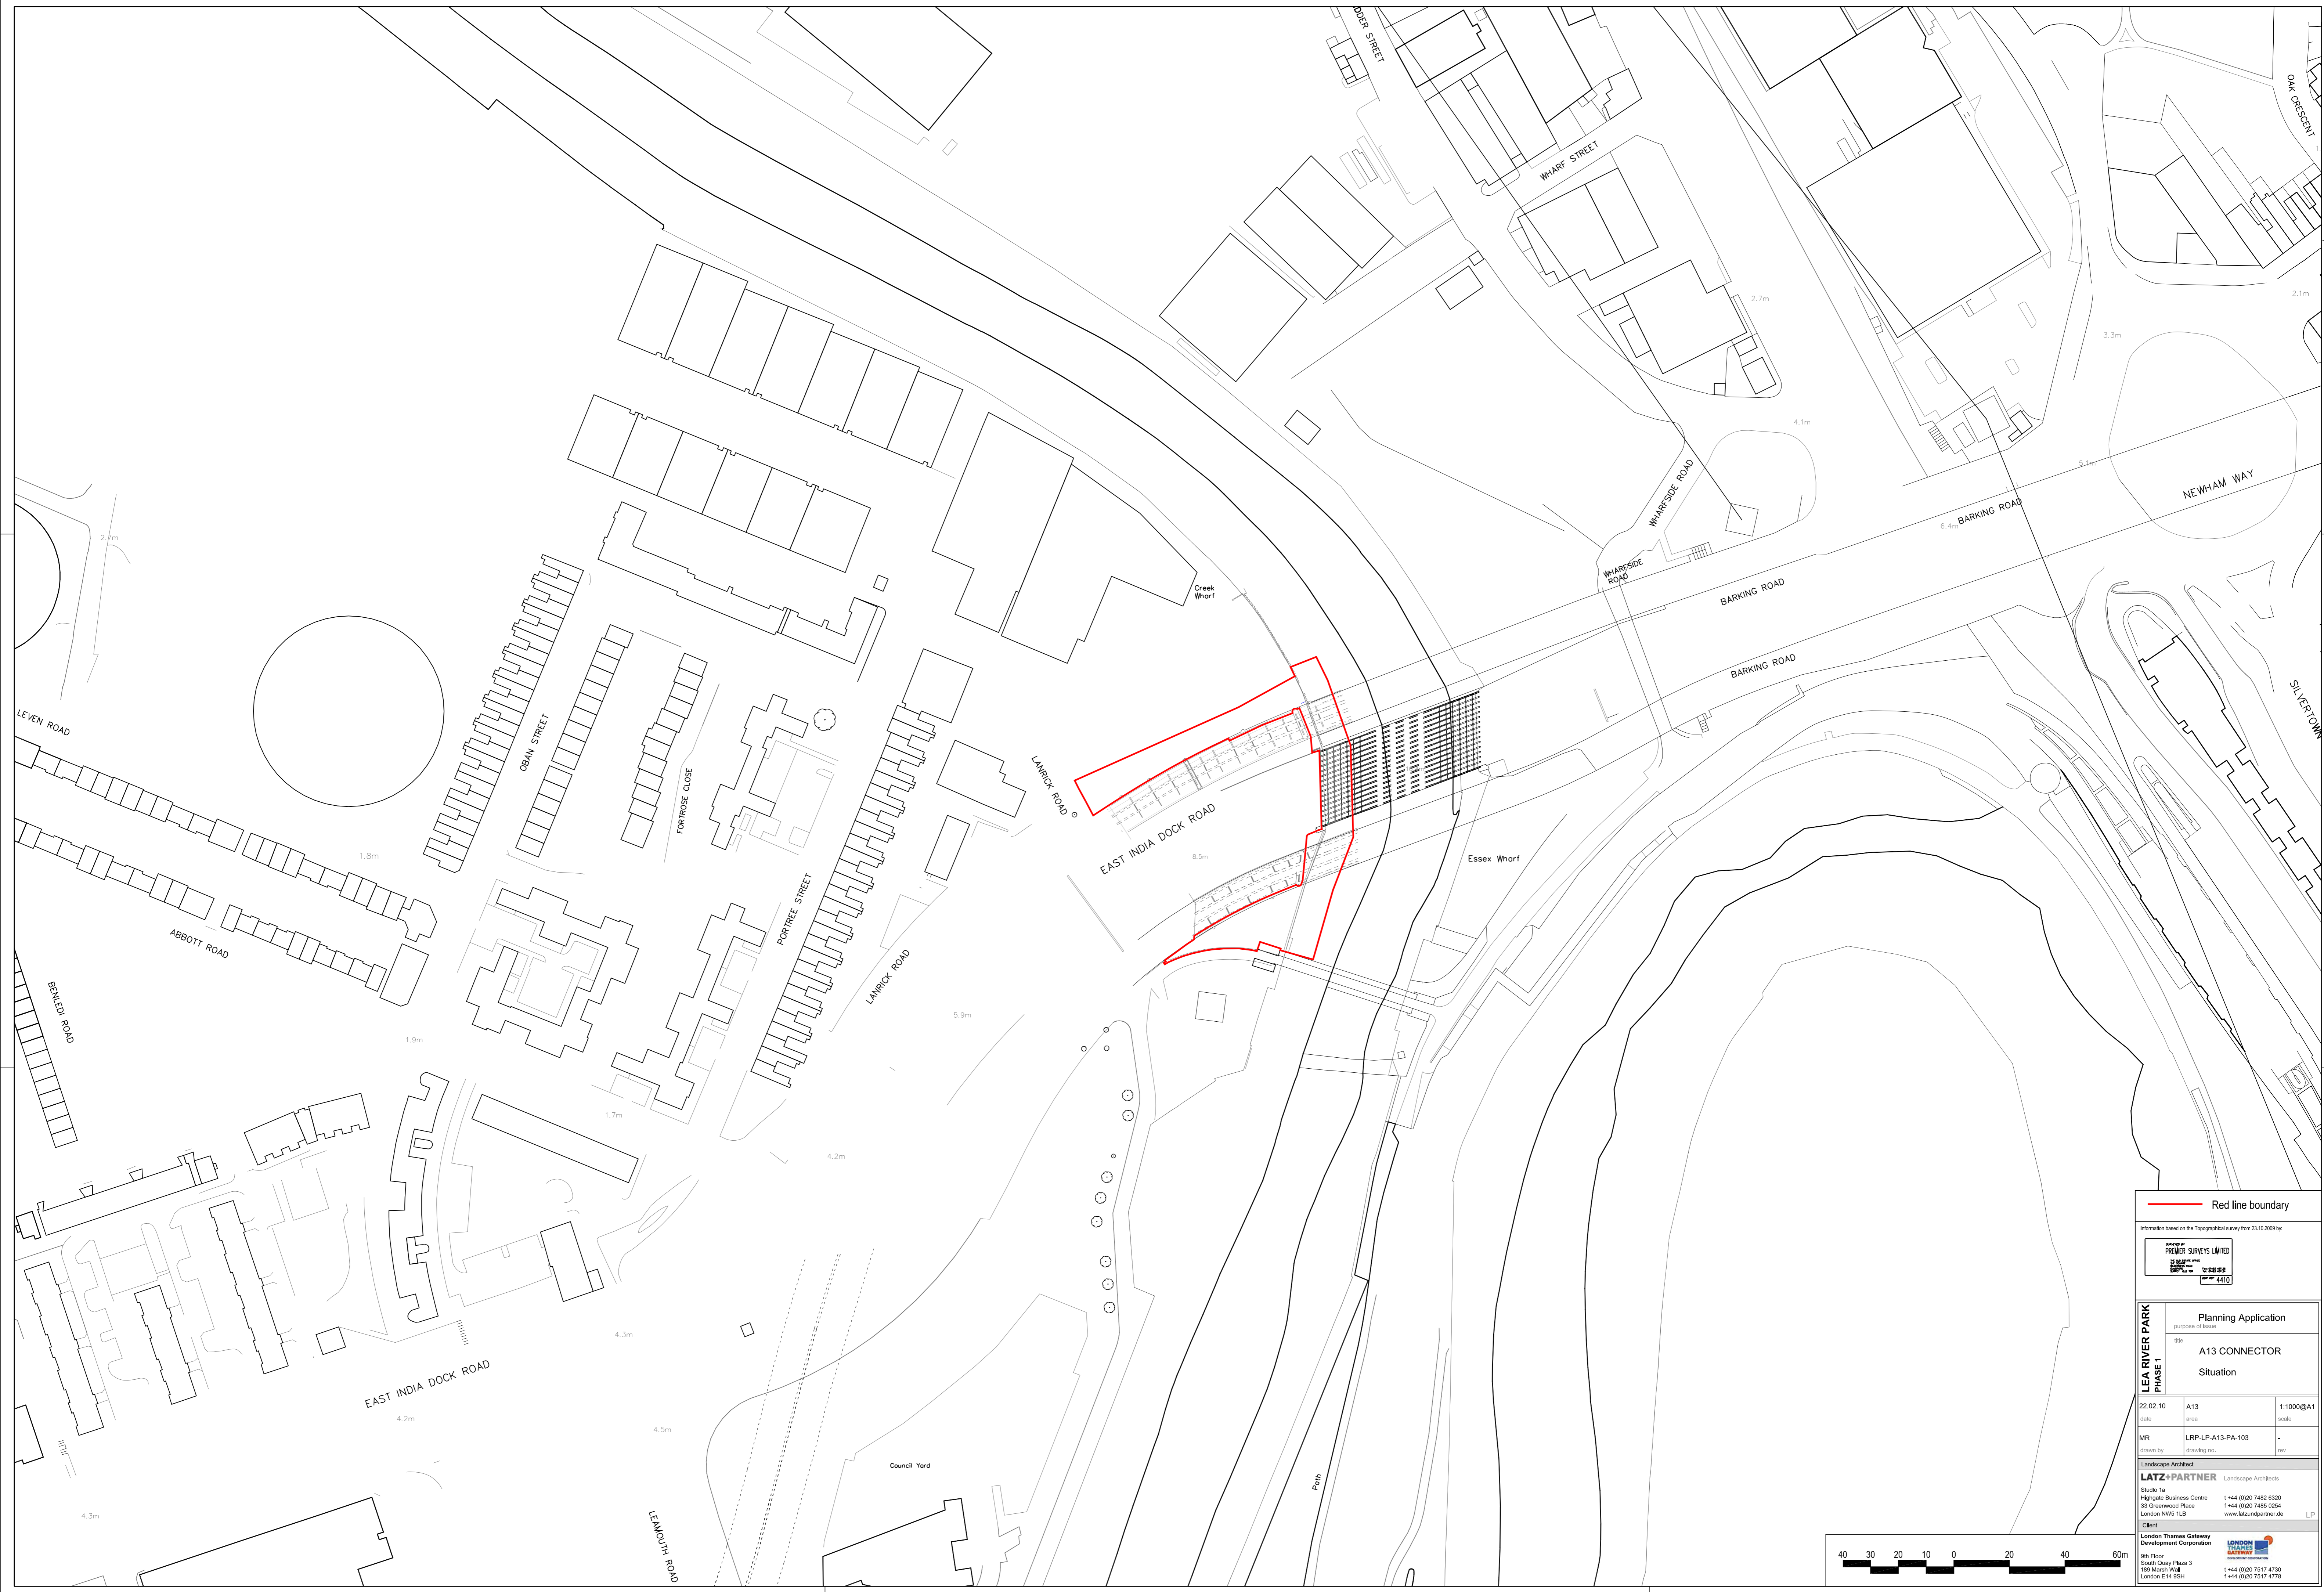

Red line boundary

PREPARED BY
 CHECKED BY
 APPROVED BY

PLANNING APPLICATION
 POPLAR REACH
 Situation

DATE	TITLE	SCALE
20/10/10	POPULAR REACH	1:1000/250
MR	LEP-PLP-PA-102	
DATE	DATE	DATE

LAYZ PARTNER
 149 Poplar Business Centre
 20 Commercial Road
 London E14 3LJ
 T: +44 (0)20 7485 8300
 F: +44 (0)20 7485 8284
 www.layz-partner.co.uk

Planning Application
 POPLAR REACH
 Existing

22/02/10	TTC	1/5000 AD
Scale	AS15	1:5000
NR	LEP-PLP-PA-105	-
Client Ref	POPLAR	PLP

LATZ PARTNER Landscape Architects
 25th Floor, 100 Broad Street, London, EC2M 2DQ
 London, EC2M 2DQ
 www.latzpartner.co.uk

London Thames Gateway Development Corporation
 25th Floor, 100 Broad Street, London, EC2M 2DQ
 London, EC2M 2DQ

Red line boundary

Information based on the Topographical survey from 23.10.2009 by:
 PRIMER SURVEYS LIMITED
 25 Greenway Lane, London E14 3JF, UK
 Tel: 020 7485 0254
 Fax: 020 7485 0254
 Email: info@primer-surveys.com
 Ref: 4410

LONDON THAMES GATEWAY
 1+44 (0)20 7482 6320
 1+44 (0)20 7485 0254
 www.latzundpartner.de
 1+44 (0)20 7517 4730
 1+44 (0)20 7517 4778

LANRICK ROAD

EAST INDIA DOCK ROAD

8.5m

16.4m

Red line boundary

Information based on the Topographical survey from 23.10.2009 by: