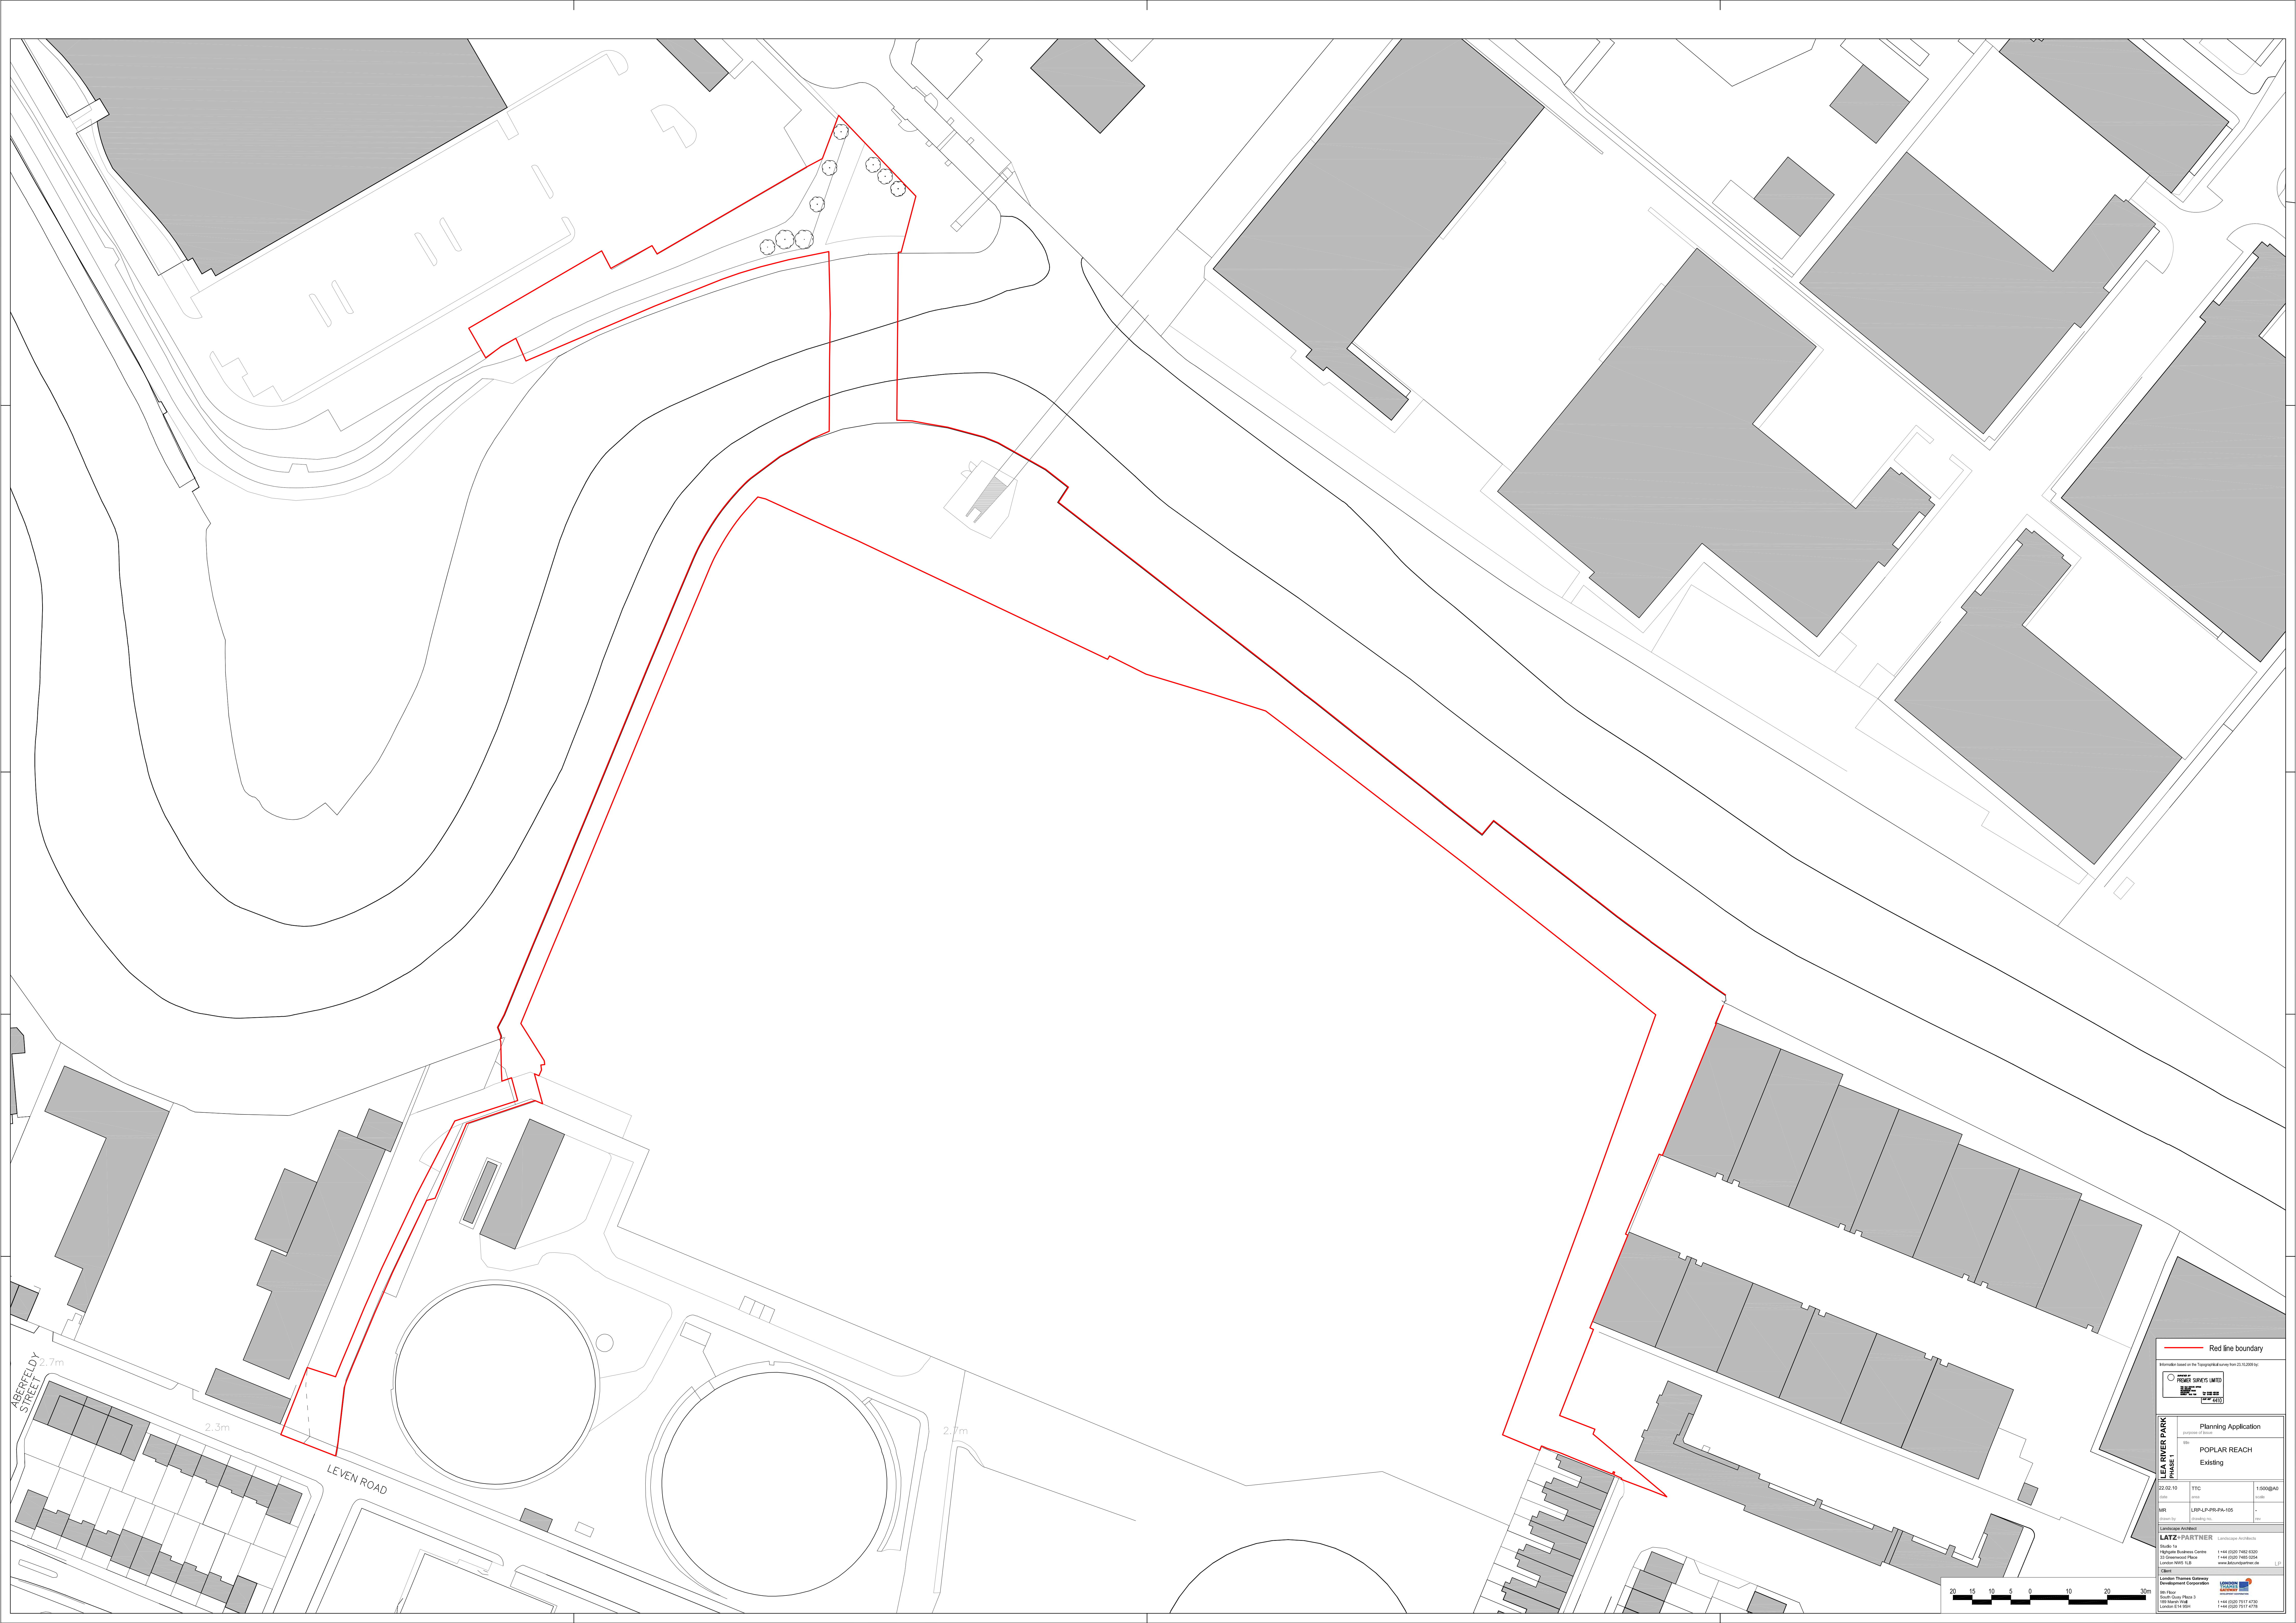

Red line boundary

Planning Application
POPLAR REACH
Existing