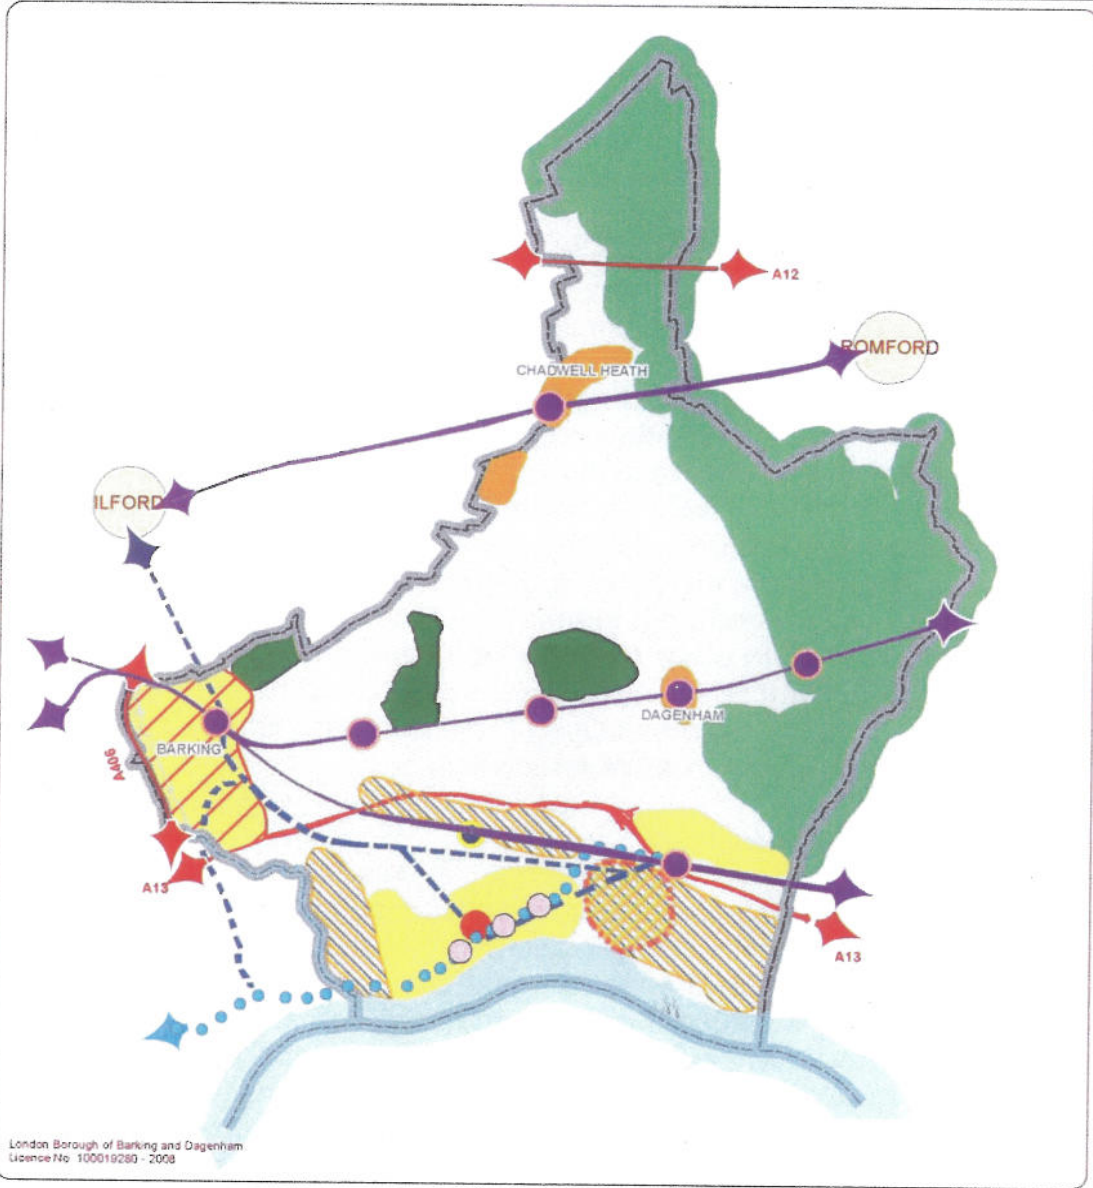

3.20

Core Strategy Key Diagram

Legend	
	LBBB_Rail_Stations
	Strategic Employment Land
	Future District Centre
	Key Regeneration Areas
	Future DLR
	Proposed Stations
	Sustainable Industrial Park
	Future ELT

	Barking Town Centre / Area Action Plan
	District Centre
	Station Needed
	Rail Links
	Rail Stations

	Metropolitan Open Land
	Green Belt
	Major Roads
	Rivers
	LBBB Borough Boundary